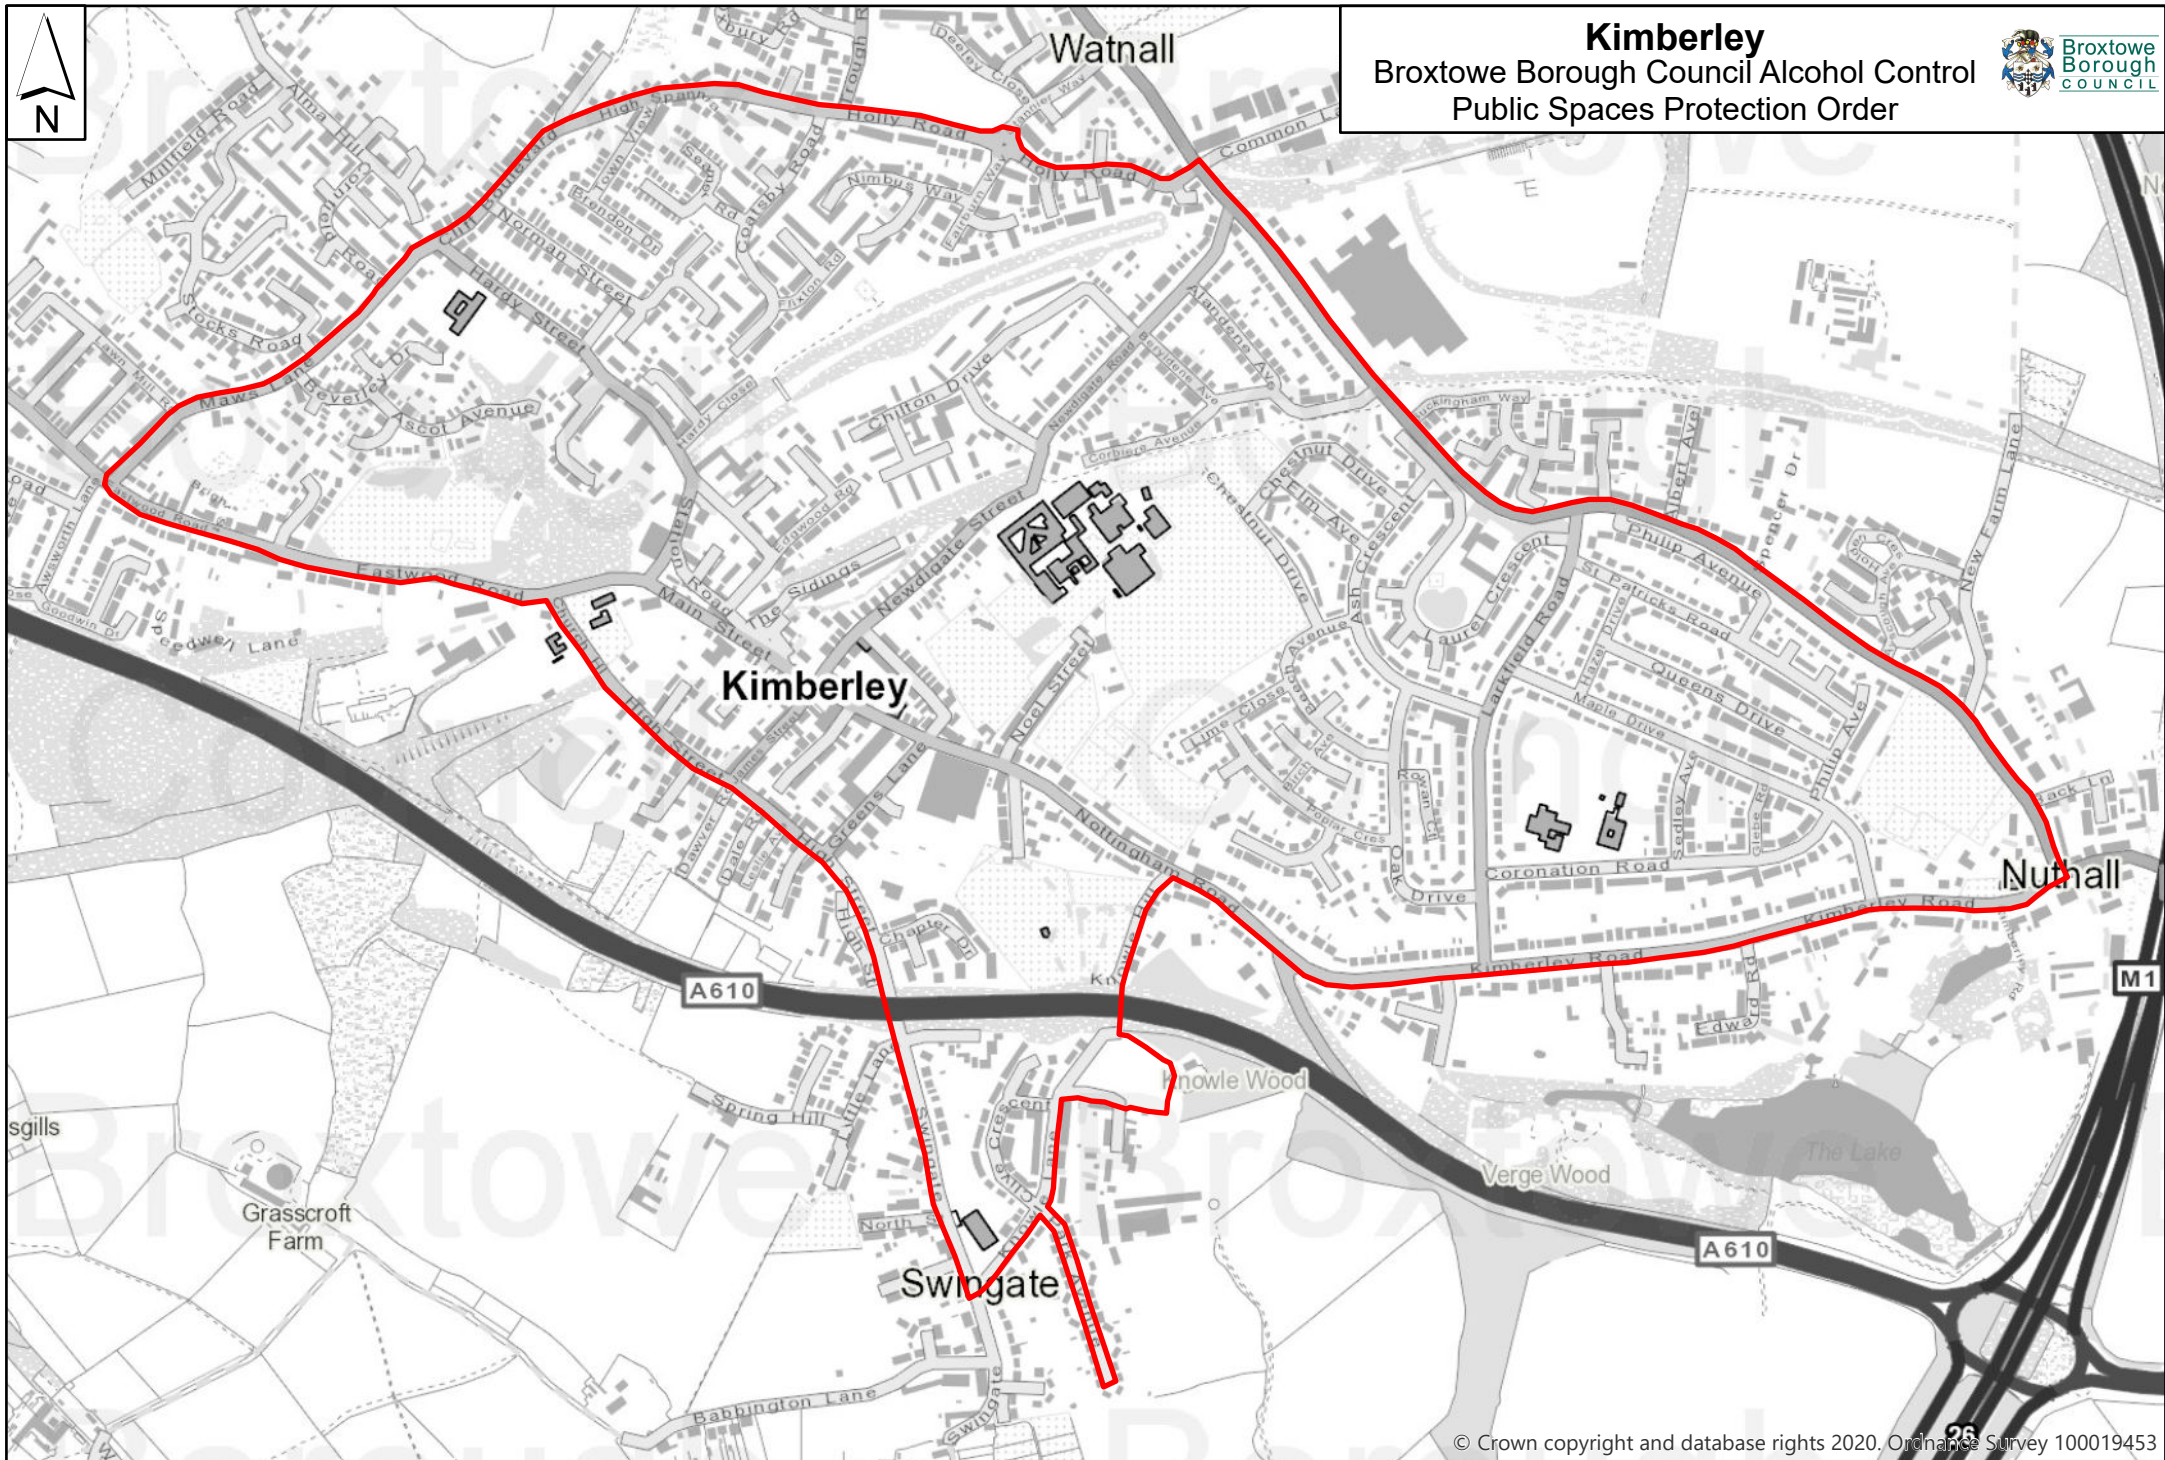

Kimberley
 Broxtowe Borough Council Alcohol Control
 Public Spaces Protection Order

Not To Scale

Restricted Area —

© Crown copyright and database rights 2020. Ordnance Survey 100019453
 You are not permitted to copy, sub-license, distribute or sell any of this data to third parties in any form.